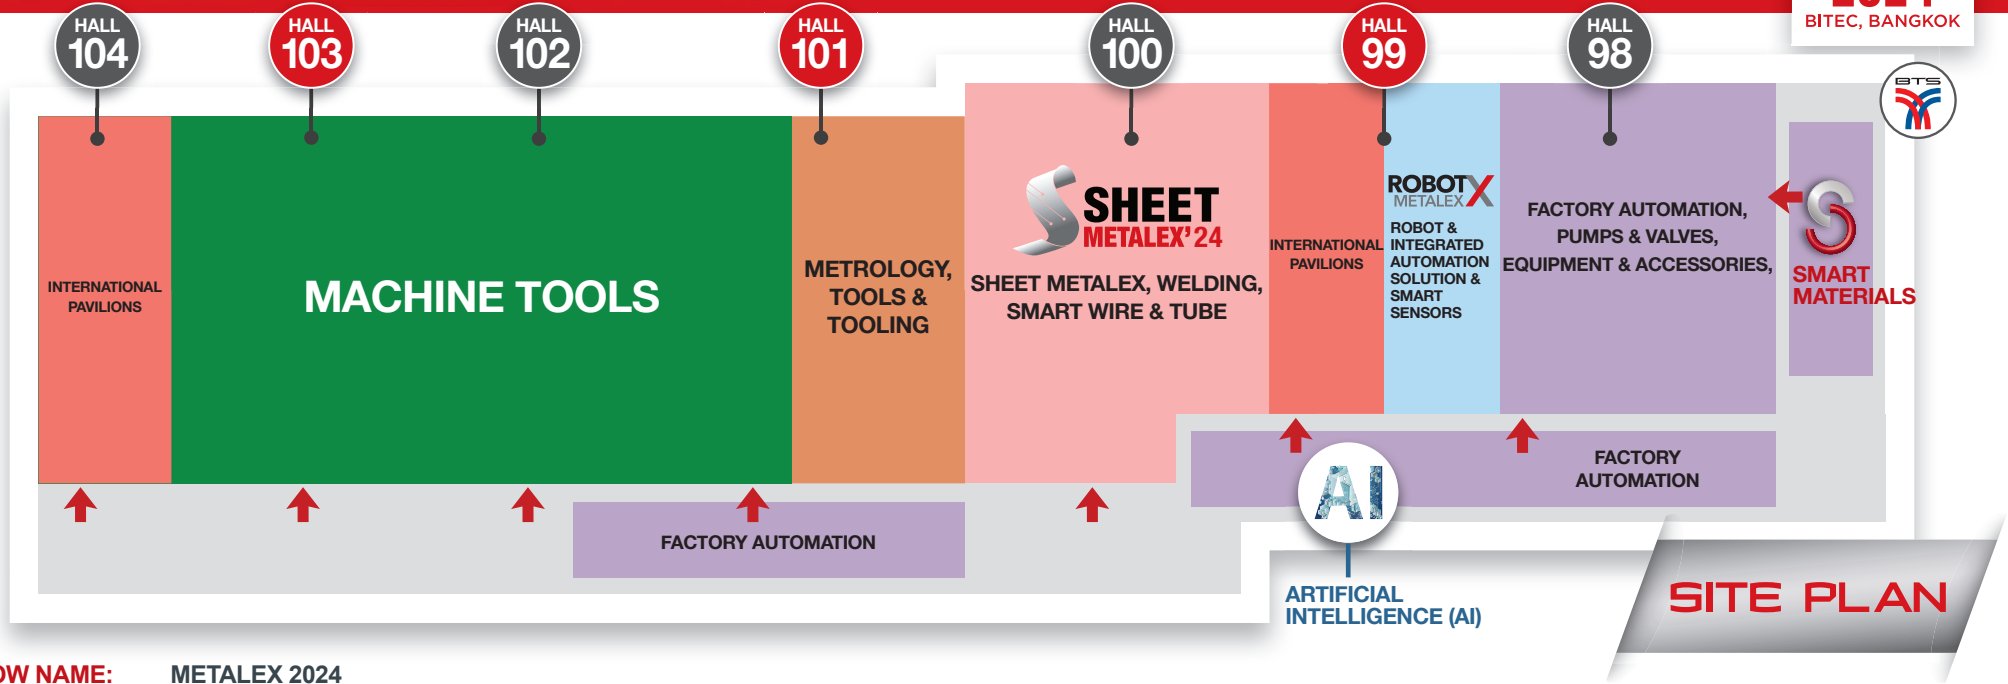

Exhibitor Directory

Company Profile

Lead Manger App

METALEX

NO. 1 MACHINE TOOLS & METALWORKING EXHIBITION SERVING ASEAN – 38th EDITION

2024

(WED-SAT)
10.00-18.00 HRS.
**20-23
NOV
2024**
BITEC, BANGKOK

SHOW NAME: METALEX 2024

DESCRIPTION: No. 1 Machine Tools & Metalworking Exhibition Serving ASEAN – 38th Edition

VENUE: Bangkok International Trade and Exhibition Center (BITEC), Bangkok, Thailand

KEY FACTS:

- 50,000 sq.m. of exhibit space 7 halls, Foyer 98-104
- 3,000 brands, and international pavilions
- 100,000 Thai and ASEAN buyers

MACHINE TOOLS & METALWORKING TECHNOLOGIES ON DISPLAY

- HALL 98** • Factory Automation, Pumps & Valves, Equipment, Accessories
- HALL 99** • Robot & Integrated Automation Solution & Smart Sensors, International Pavilion
- HALL 100** • Sheet Metal, Welding, Smart Wire & Tube
- HALL 101** • Metrology, Tools & Tooling
- HALL 101-104** • Machine Tools
- FOYER 98-102** • Factory Automation, Pumps & Valves, Equipment, Accessories
- Artificial Intelligence (AI), Smart Material