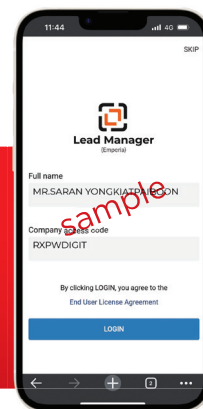

Lead Manger App